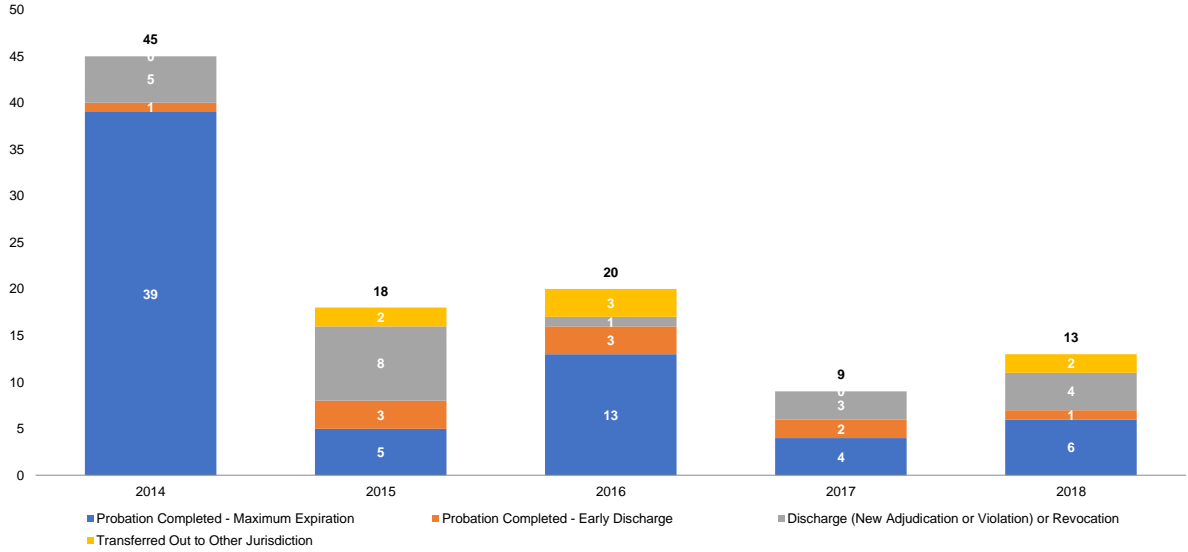

Probation Supervision Cases Closed (Number)

Source: NYS Division of Criminal Justice Services, Probation Workload System (PWS).