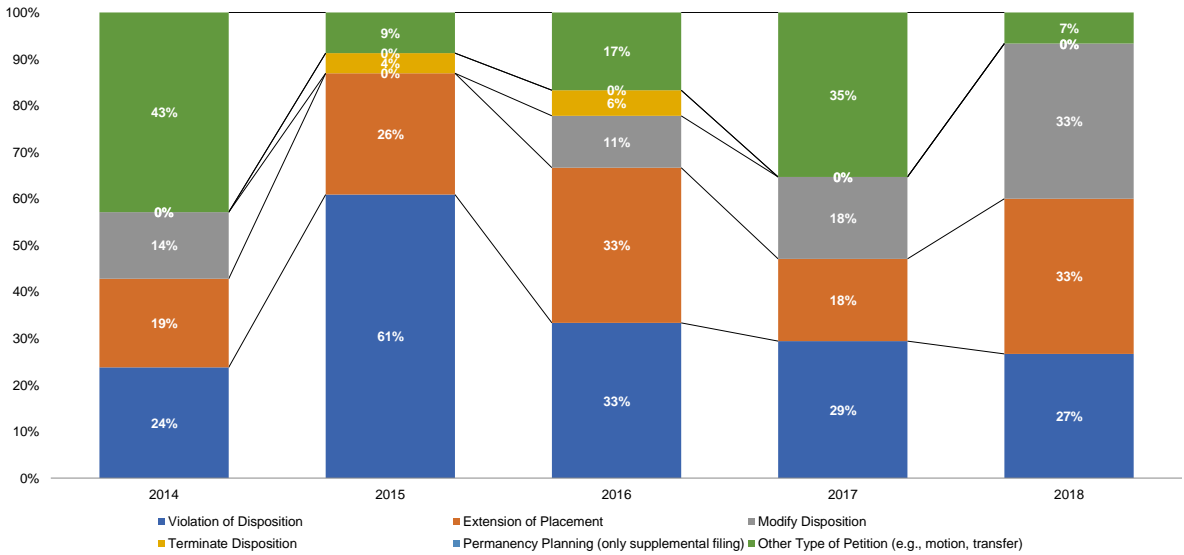

Supplemental JD Petitions Filed: Most Serious Action (% Dist.)

Source: NYS Division of Criminal Justice Services (DCJS) and NYS Office of Court Administration (OCA), DCJS-OCA Juvenile Delinquent Family Court Database.