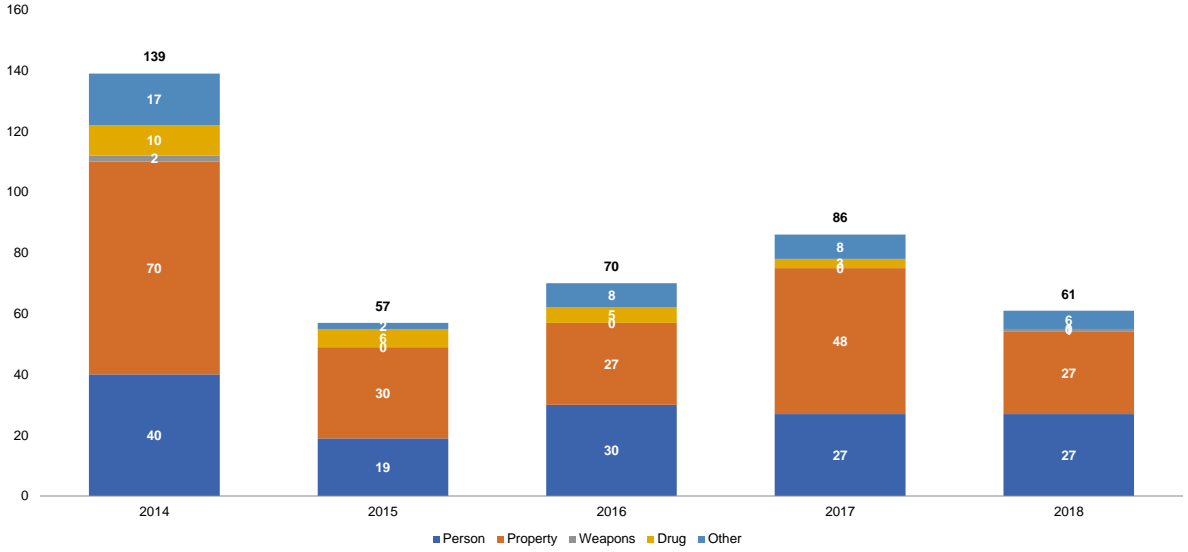

Cattaraugus County for 2014-2018

Prepared by NYS Division of Criminal Justice Services,
Office of Justice Research and Performance
June 15, 2019

Processing Stage Overview by Year

Arrests by Crime Type (Number)