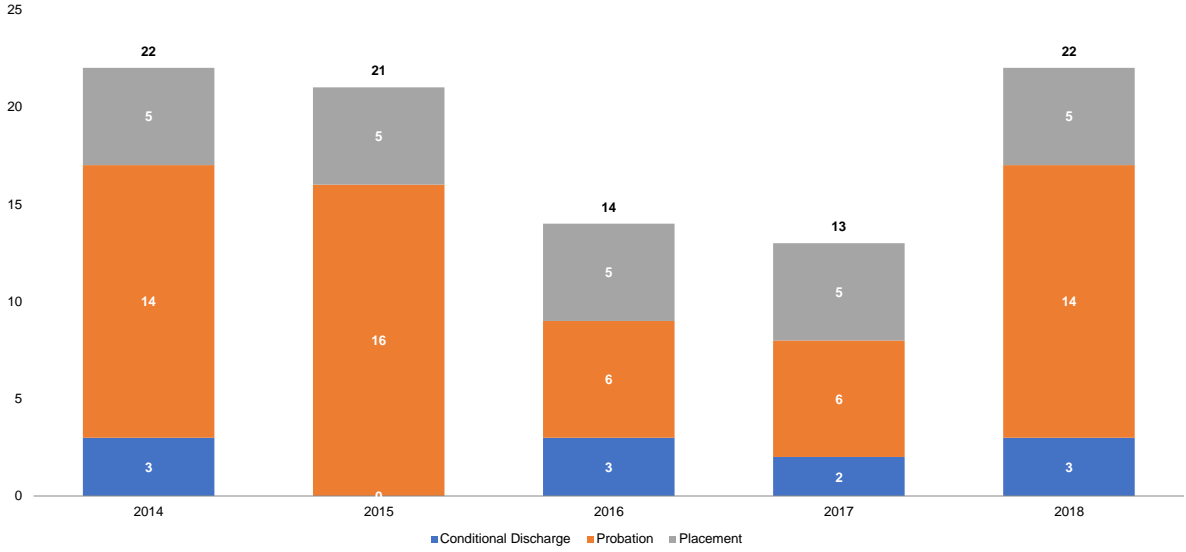

Initial JD Petitions Disposed with JD Findings (Number)

Source: NYS Division of Criminal Justice Services (DCJS) and NYS Office of Court Administration (OCA), DCJS-OCA Juvenile Delinquent Family Court Database.