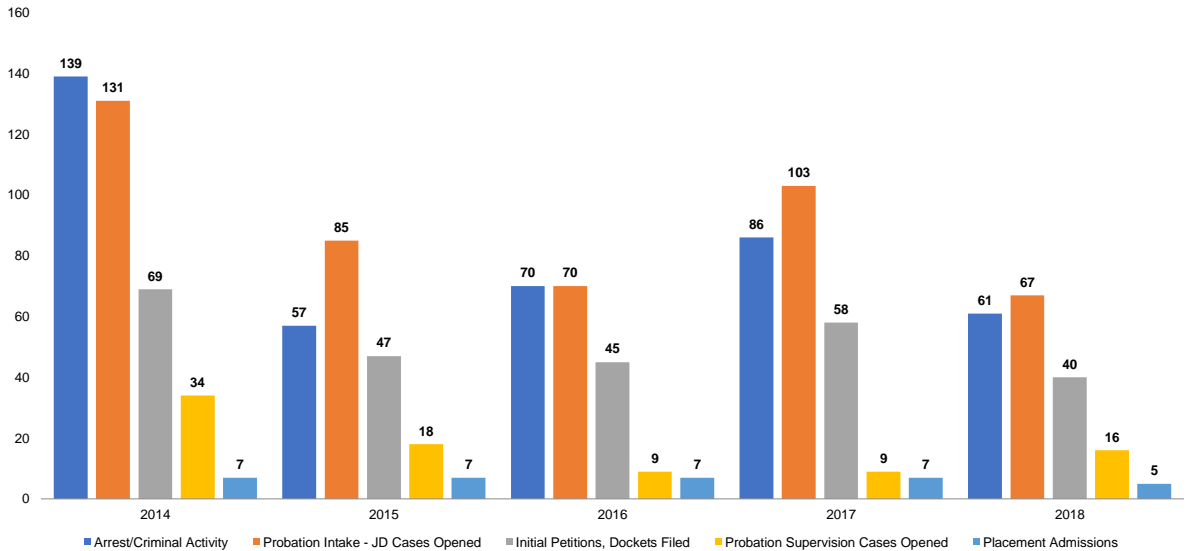

Cattaraugus County for 2014-2018

Prepared by NYS Division of Criminal Justice Services,
Office of Justice Research and Performance
June 15, 2019

Processing Stage Overview by Year

Arrests by Crime Type (Number)

Source: NYS Division of Criminal Justice Services (DCJS), Uniform Crime Reporting (UCR) and Incident-Based Reporting (IBR) systems.

Arrests by Crime Type (% Dist.)

Source: NYS Division of Criminal Justice Services (DCJS), Uniform Crime Reporting (UCR) and Incident-Based Reporting (IBR) systems.