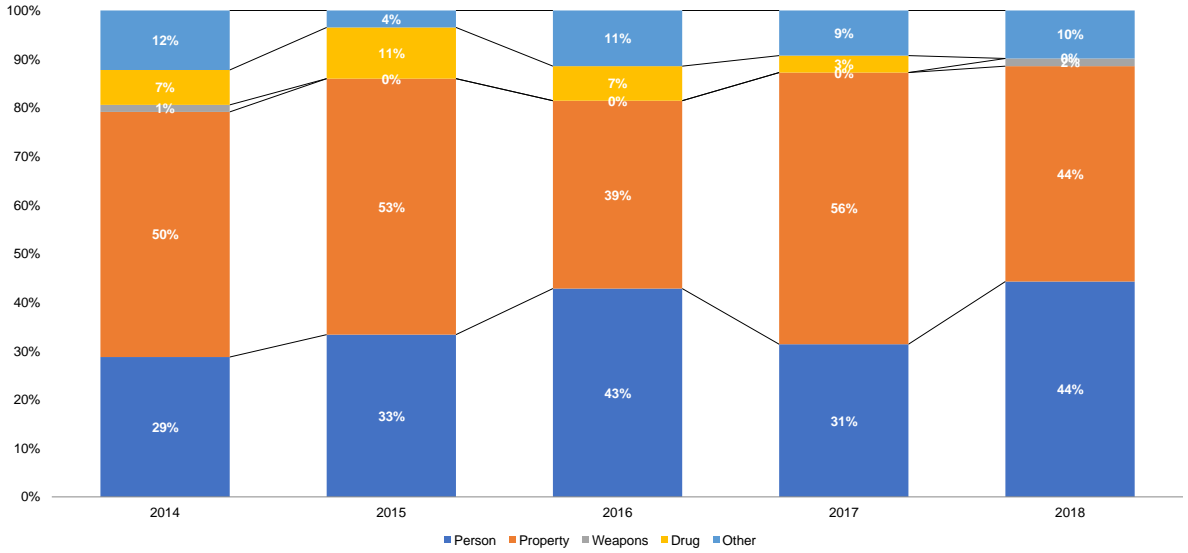

Arrests by Crime Type (% Dist.)

Source: NYS Division of Criminal Justice Services (DCJS), Uniform Crime Reporting (UCR) and Incident-Based Reporting (IBR) systems.