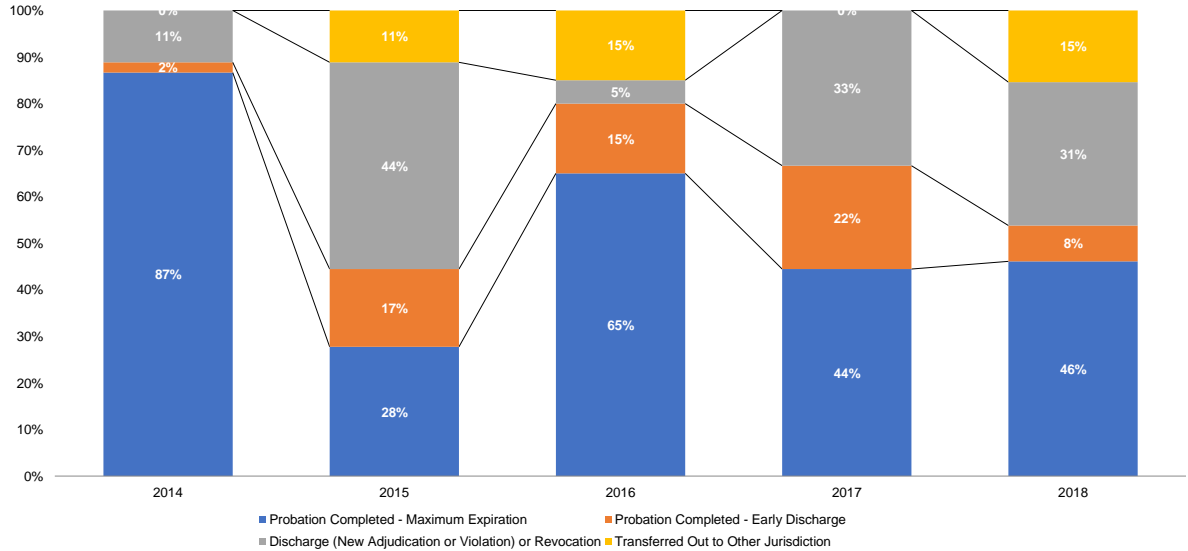

Probation Supervision Cases Closed (% Dist.)

Source: NYS Division of Criminal Justice Services, Probation Workload System (PWS).