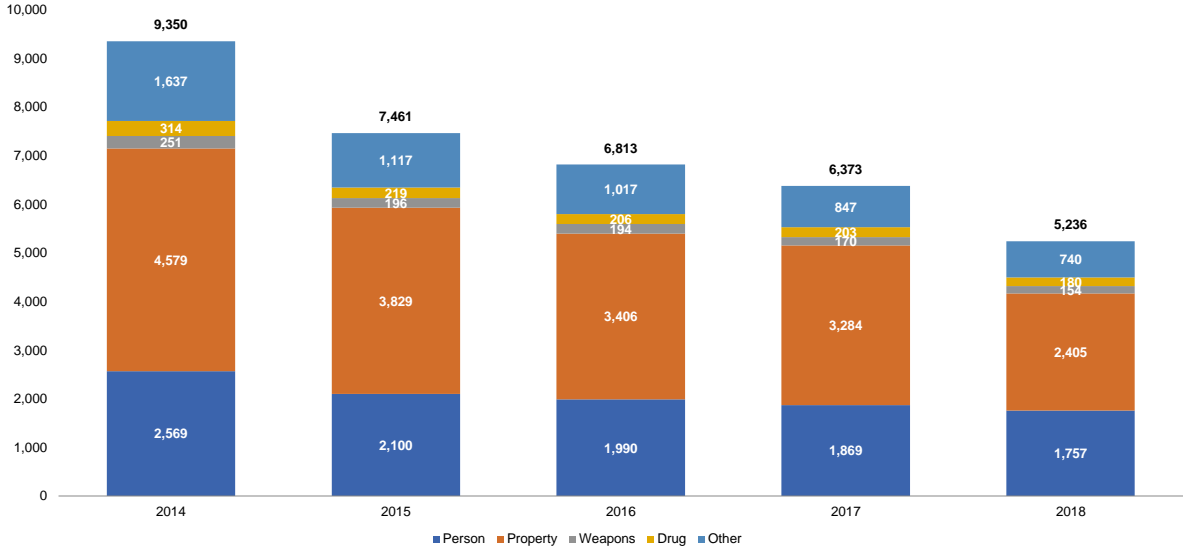

ROS County for 2014-2018

Prepared by NYS Division of Criminal Justice Services,
Office of Justice Research and Performance
June 15, 2019

Processing Stage Overview by Year

Arrests by Crime Type (Number)

Source: NYS Division of Criminal Justice Services (DCJS), Uniform Crime Reporting (UCR) and Incident-Based Reporting (IBR) systems.