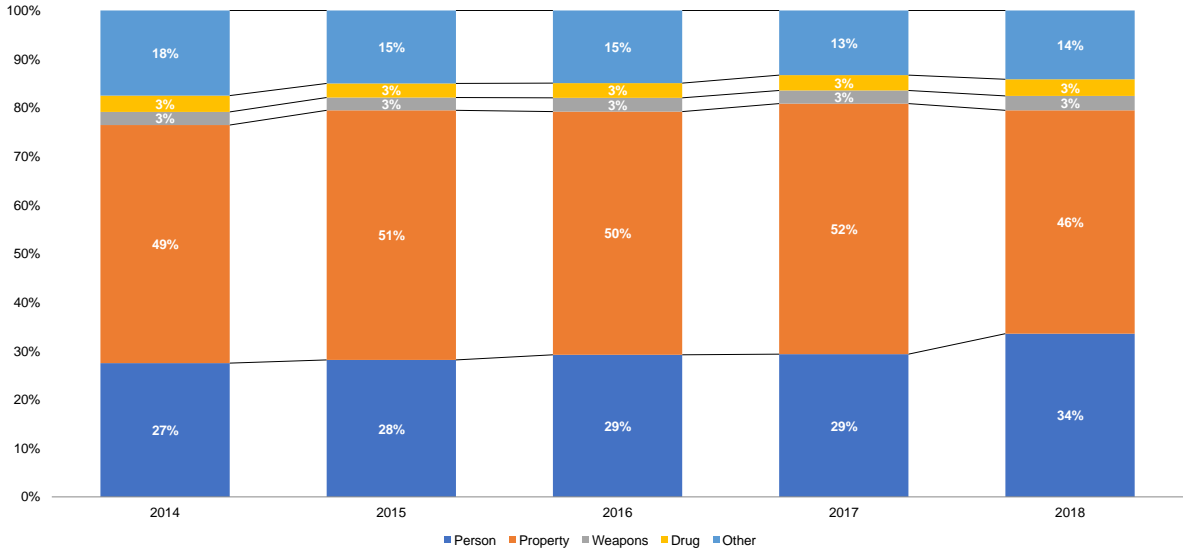

Arrests by Crime Type (% Dist.)

Source: NYS Division of Criminal Justice Services (DCJS), Uniform Crime Reporting (UCR) and Incident-Based Reporting (IBR) systems.