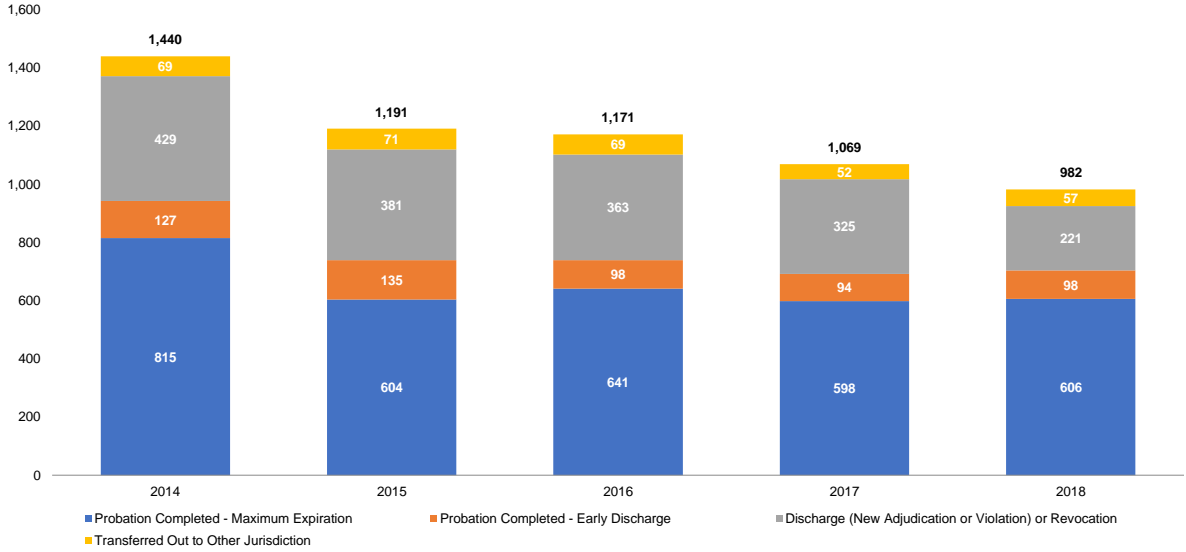

Probation Supervision Cases Closed (Number)

Source: NYS Division of Criminal Justice Services, Probation Workload System (PWS).