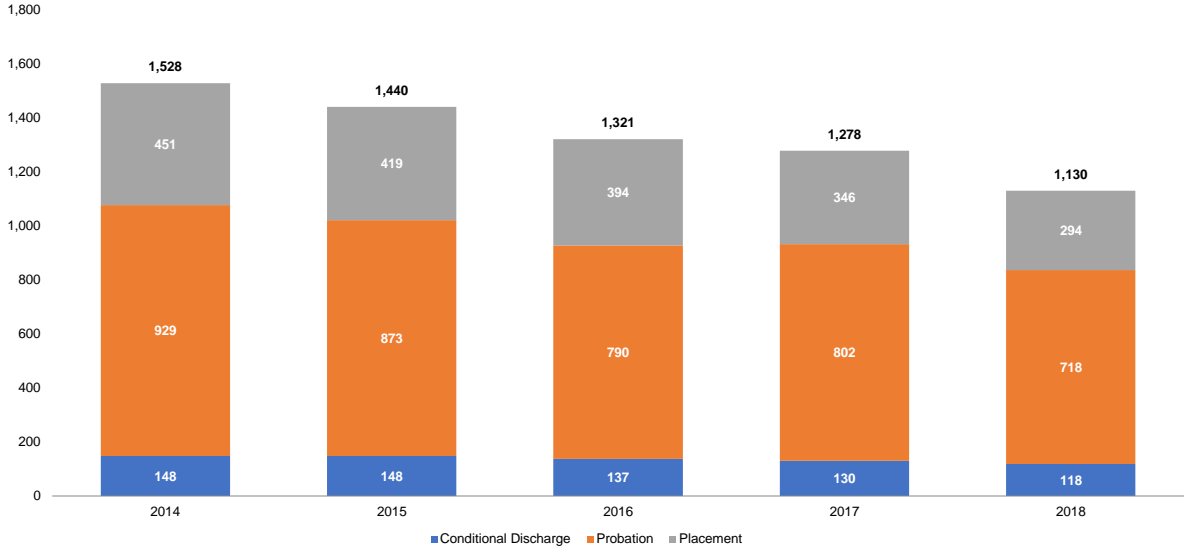

Initial JD Petitions Disposed with JD Findings (Number)

Source: NYS Division of Criminal Justice Services (DCJS) and NYS Office of Court Administration (OCA), DCJS-OCA Juvenile Delinquent Family Court Database.