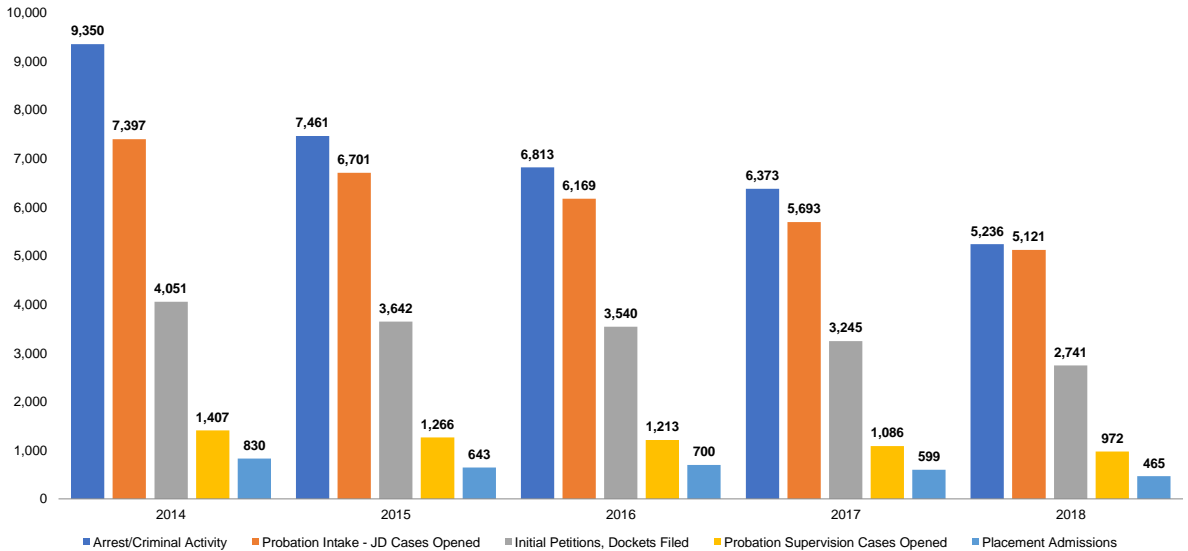

ROS County for 2014-2018

Prepared by NYS Division of Criminal Justice Services,
Office of Justice Research and Performance
June 15, 2019

Processing Stage Overview by Year

Arrests by Crime Type (Number)

Source: NYS Division of Criminal Justice Services (DCJS), Uniform Crime Reporting (UCR) and Incident-Based Reporting (IBR) systems.

Arrests by Crime Type (% Dist.)

Source: NYS Division of Criminal Justice Services (DCJS), Uniform Crime Reporting (UCR) and Incident-Based Reporting (IBR) systems.

Intake Cases Adjusted (Adjustment Rates)