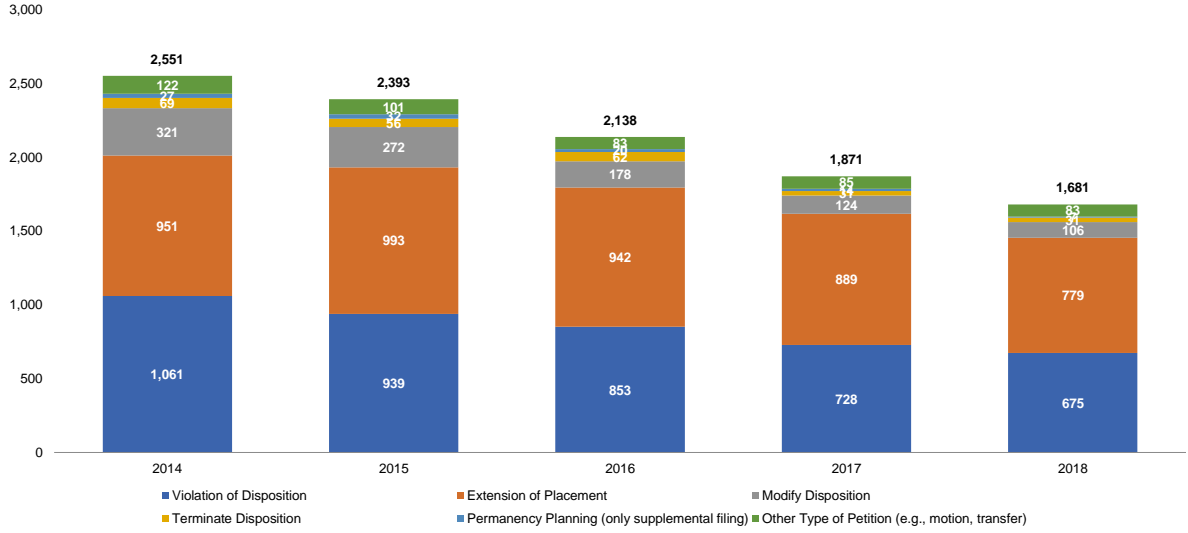

Supplemental JD Petitions Filed: Most Serious Action (Number)

Source: NYS Division of Criminal Justice Services (DCJS) and NYS Office of Court Administration (OCA), DCJS-OCA Juvenile Delinquent Family Court Database.