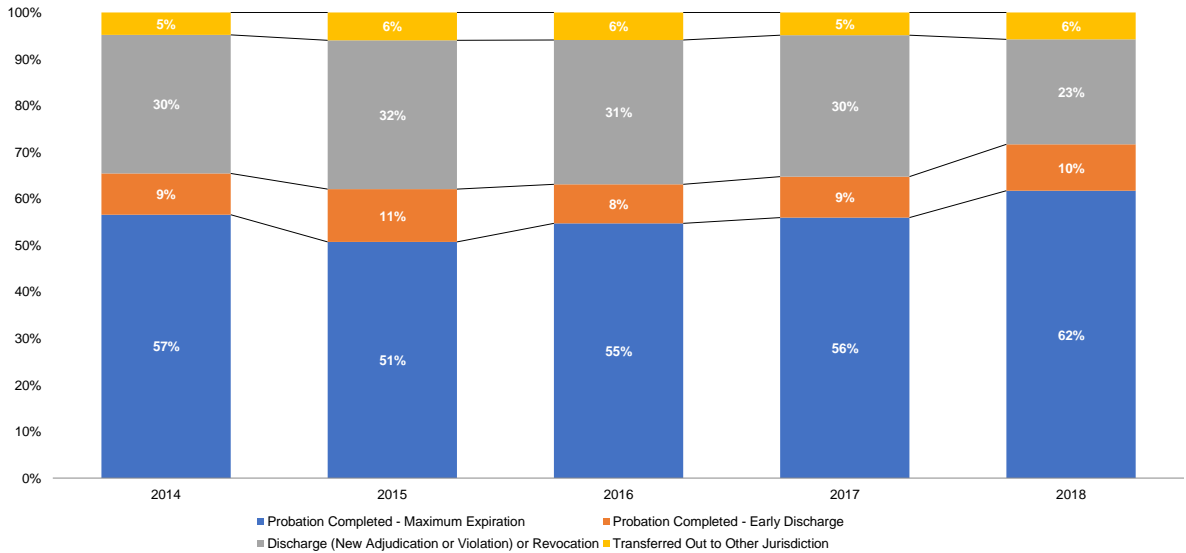

Probation Supervision Cases Closed (% Dist.)

Source: NYS Division of Criminal Justice Services, Probation Workload System (PWS).