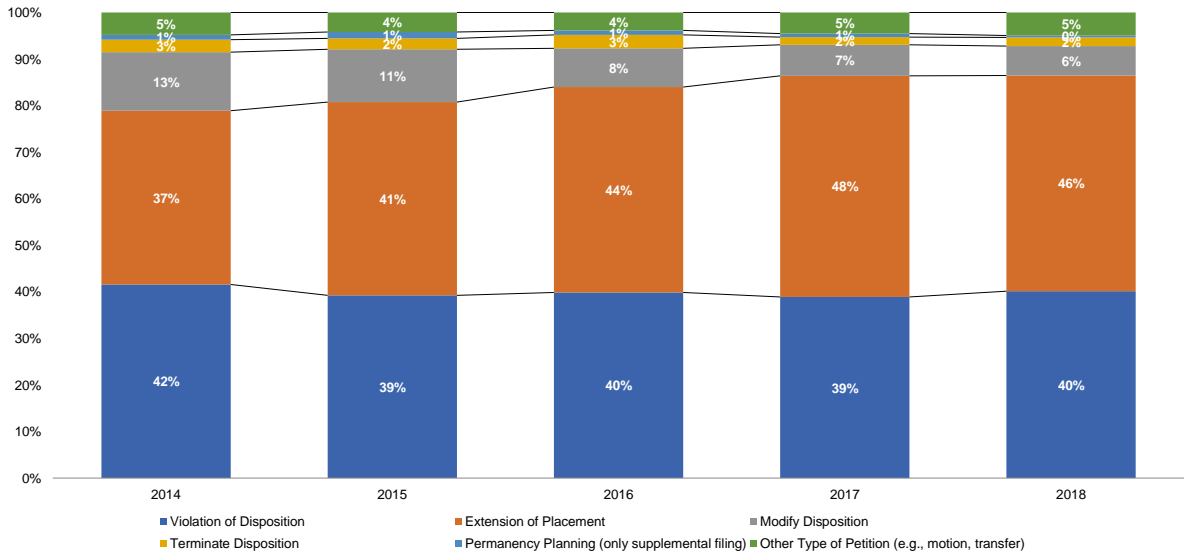

Supplemental JD Petitions Filed: Most Serious Action (% Dist.)

Source: NYS Division of Criminal Justice Services (DCJS) and NYS Office of Court Administration (OCA), DCJS-OCA Juvenile Delinquent Family Court Database.