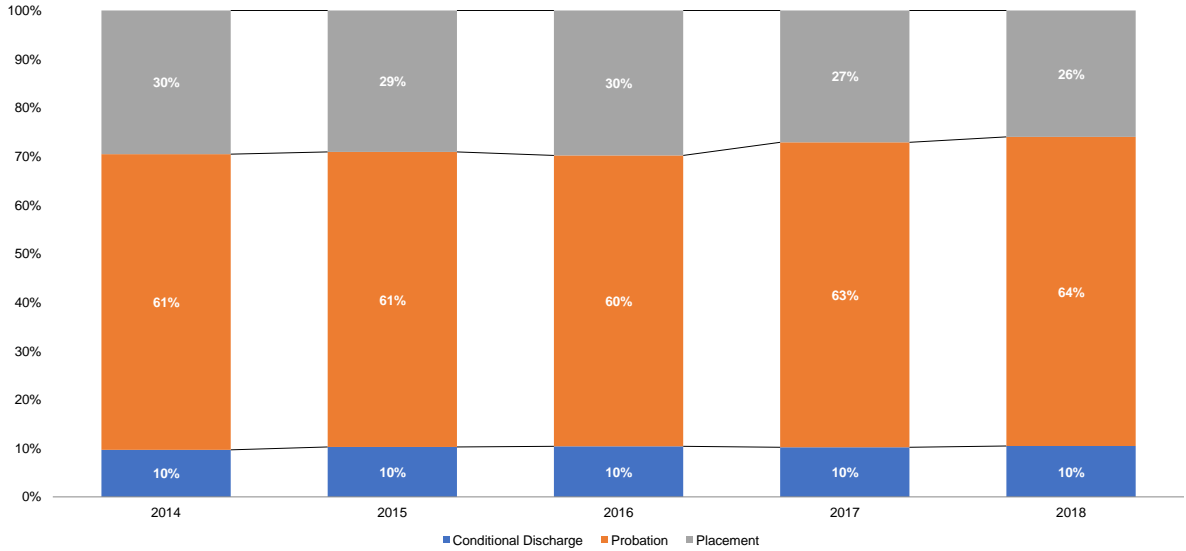

Initial JD Petitions Disposed with JD Findings (% Dist.)

Source: NYS Division of Criminal Justice Services (DCJS) and NYS Office of Court Administration (OCA), DCJS-OCA Juvenile Delinquent Family Court Database.