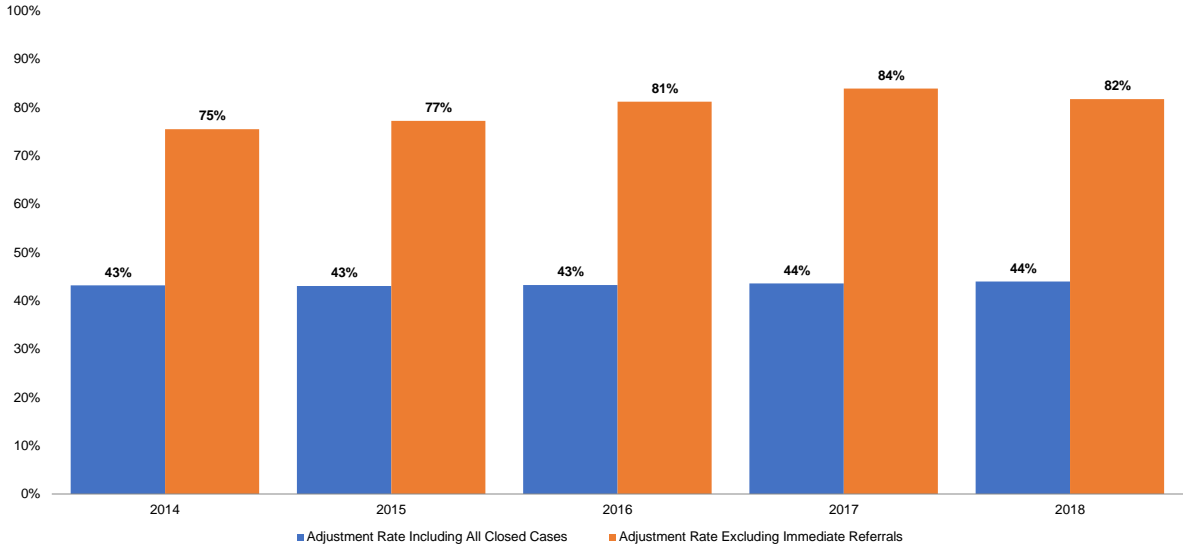

Arrests by Crime Type (% Dist.)

Source: NYS Division of Criminal Justice Services (DCJS), Uniform Crime Reporting (UCR) and Incident-Based Reporting (IBR) systems.

Intake Cases Adjusted (Adjustment Rates)