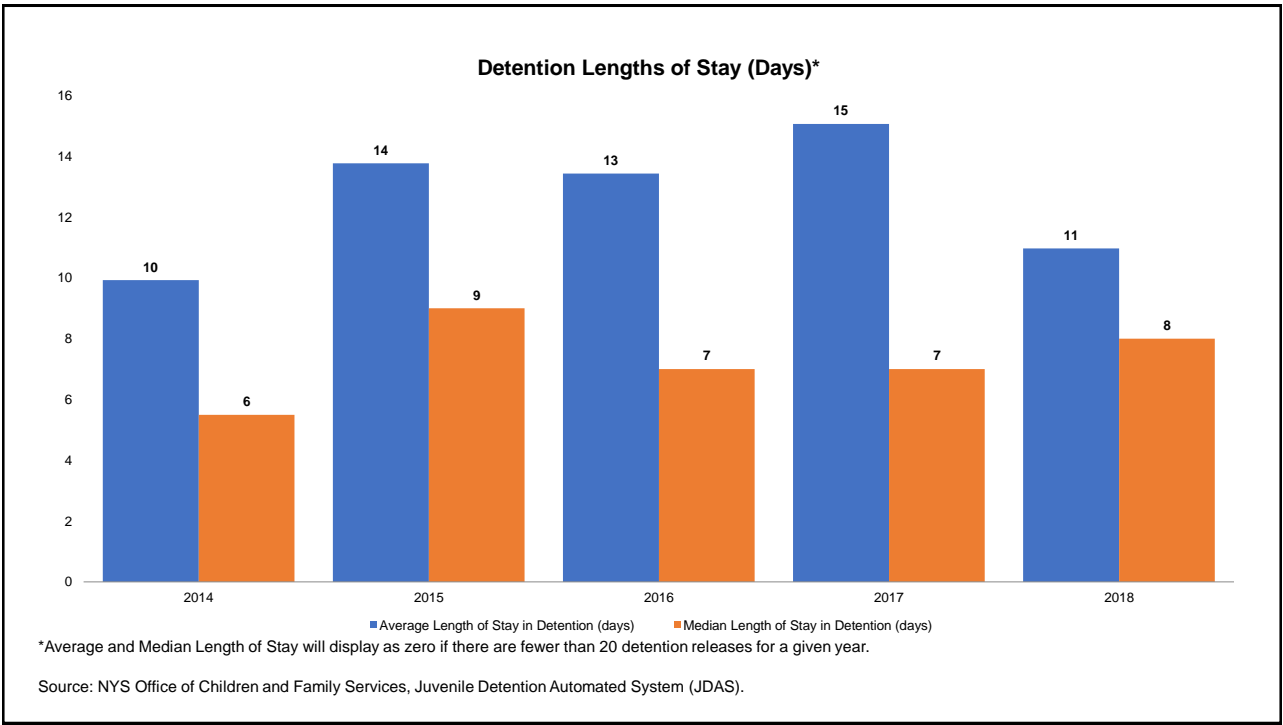

Source: NYS Division of Criminal Justice Services (DCJS), Uniform Crime Reporting (UCR) and Incident-Based Reporting (IBR) systems.

Arrests by Crime Type (% Dist.)

Source: NYS Division of Criminal Justice Services (DCJS), Uniform Crime Reporting (UCR) and Incident-Based Reporting (IBR) systems.