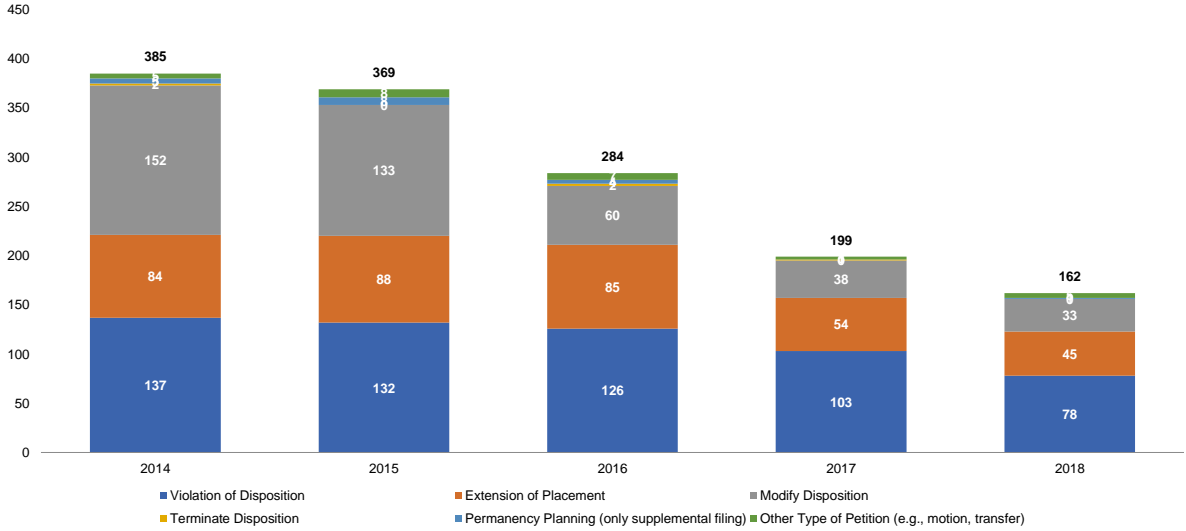

Supplemental JD Petitions Filed: Most Serious Action (Number)

Source: NYS Division of Criminal Justice Services (DCJS) and NYS Office of Court Administration (OCA), DCJS-OCA Juvenile Delinquent Family Court Database.