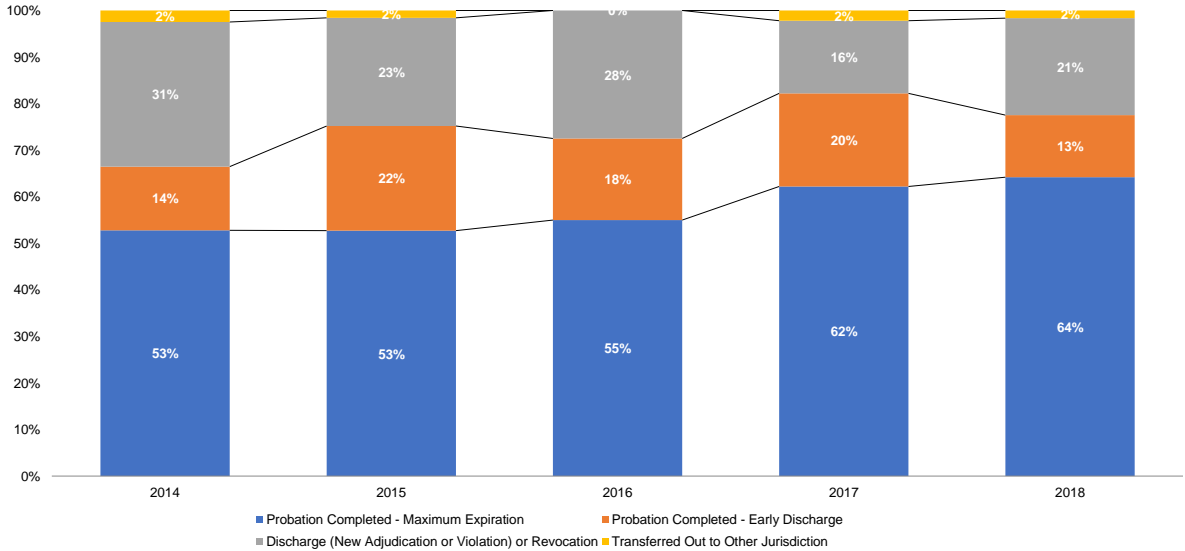

Probation Supervision Cases Closed (% Dist.)

Source: NYS Division of Criminal Justice Services, Probation Workload System (PWS).