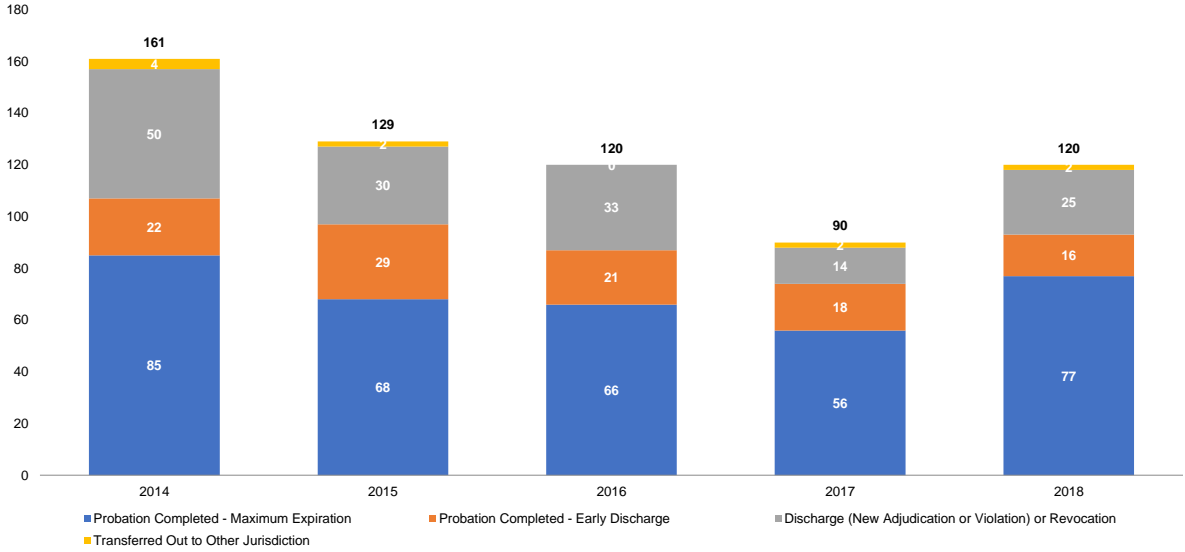

Probation Supervision Cases Closed (Number)

Source: NYS Division of Criminal Justice Services, Probation Workload System (PWS).