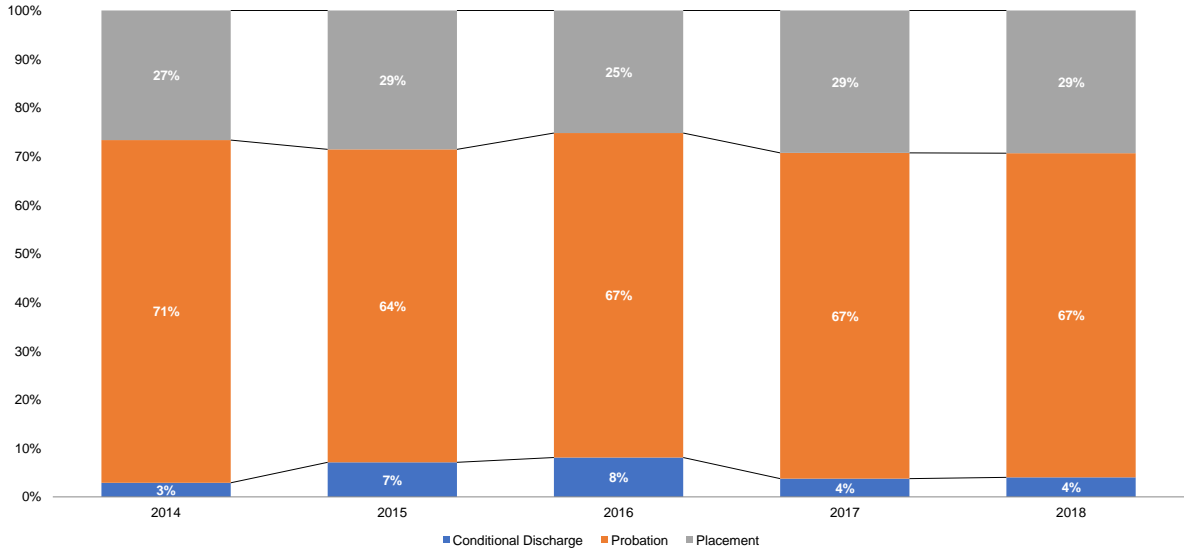

Initial JD Petitions Disposed with JD Findings (% Dist.)

Source: NYS Division of Criminal Justice Services (DCJS) and NYS Office of Court Administration (OCA), DCJS-OCA Juvenile Delinquent Family Court Database.