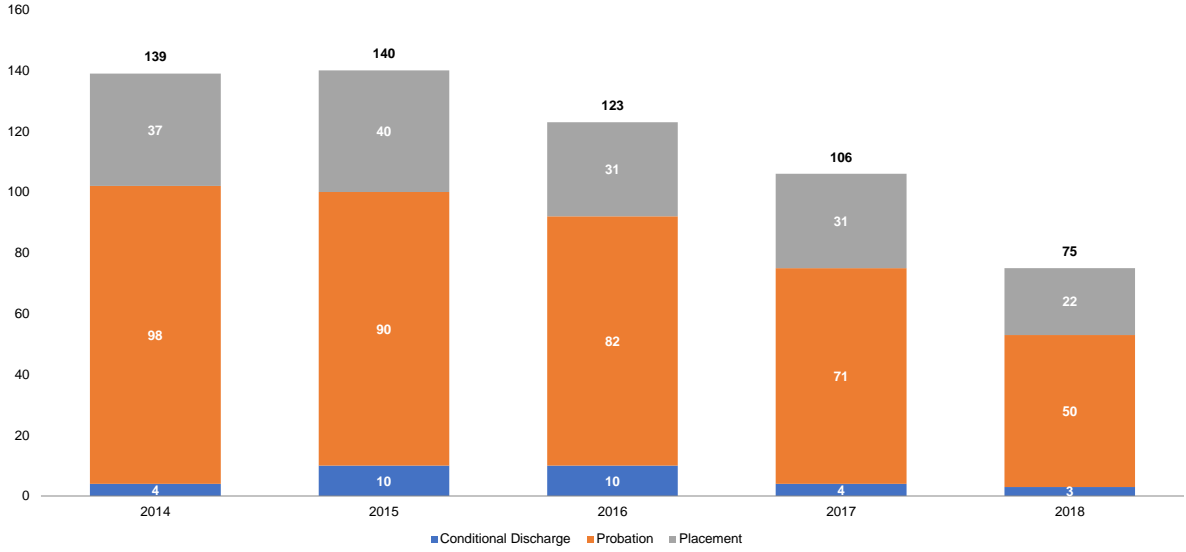

Intake Cases Adjusted (Adjustment Rates)

Source: NYS Division of Criminal Justice Services, Probation Workload System (PWS).

*** * ***

Initial JD Petitions Disposed with JD Findings (Number)

Source: NYS Division of Criminal Justice Services (DCJS) and NYS Office of Court Administration (OCA), DCJS-OCA Juvenile Delinquent Family Court Database.